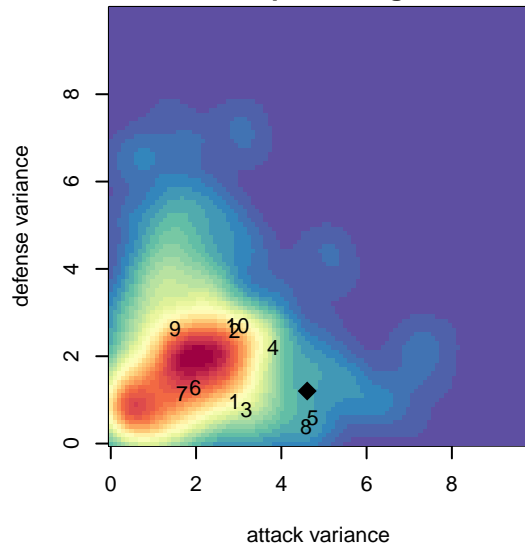

# Storm King B04

Storm King SC  
 Port Angeles, WA  
 B04 total strength=948  
 attack=2.7 defense=1.03  
 fall league = NPSL Div 2 (04) U13

alt names used:  
 Storm King B04  
 Storm King B04 Lightning

Venues played:  
 2016 Dungeness Cup BU13 Olympic  
 2016 Island Cup BU13 Gold  
 2016 NPSL Division 2 (04) U13

**attack and defense variance (black dot)  
relative to other teams  
and top 10 in region**