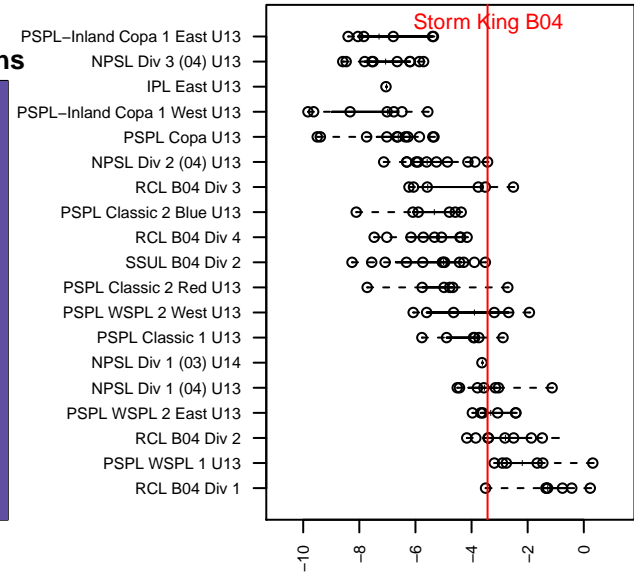

**attack and defense rating
relative to others at age
and all opponents in last 13 months**