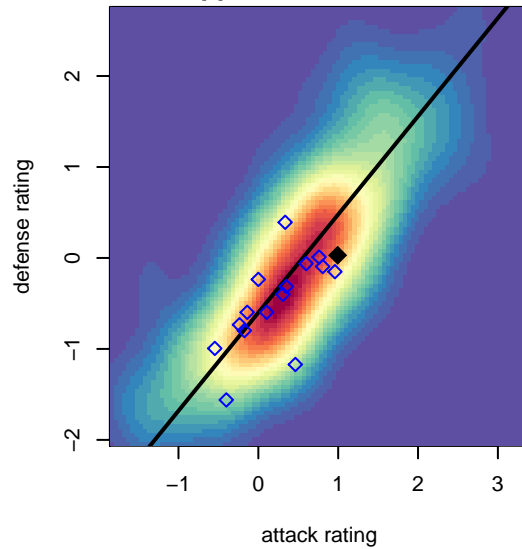

**attack and defense rating
relative to others at age
and all opponents in last 13 months**